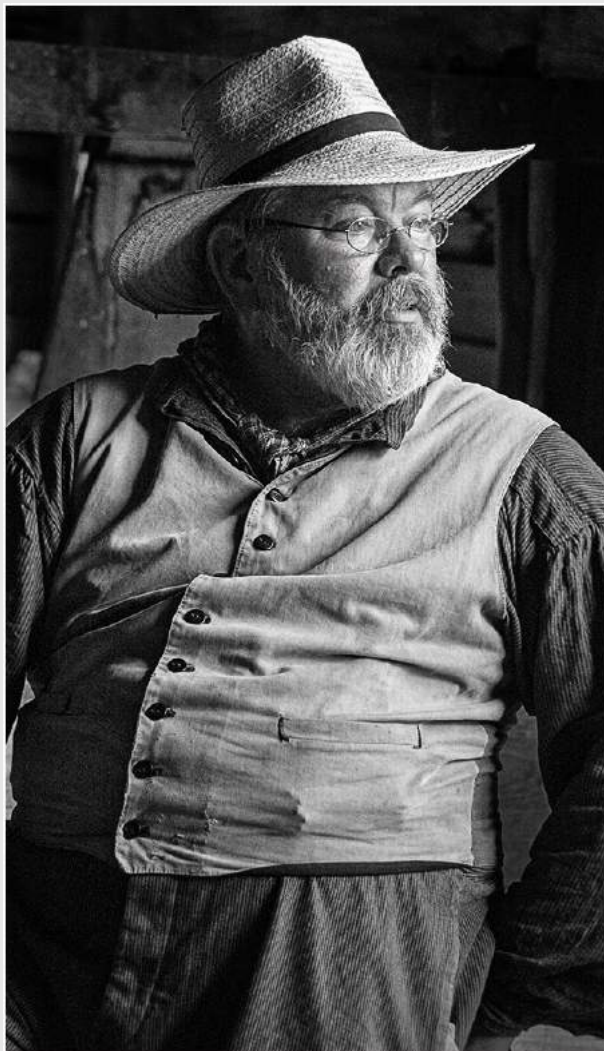

Image No: 75

**2022 S4C INTERNATIONAL EXHIBITION OF PHOTOGRAPHY
WHISPERING PALMS JUDGING**

“NATURE ENGRAVED MOUNTAIN”

YOUMANS HSIONG, EPSA (USA)

PID Mono General

Image No: 76

2022 S4C INTERNATIONAL EXHIBITION OF PHOTOGRAPHY
WHISPERING PALMS JUDGING