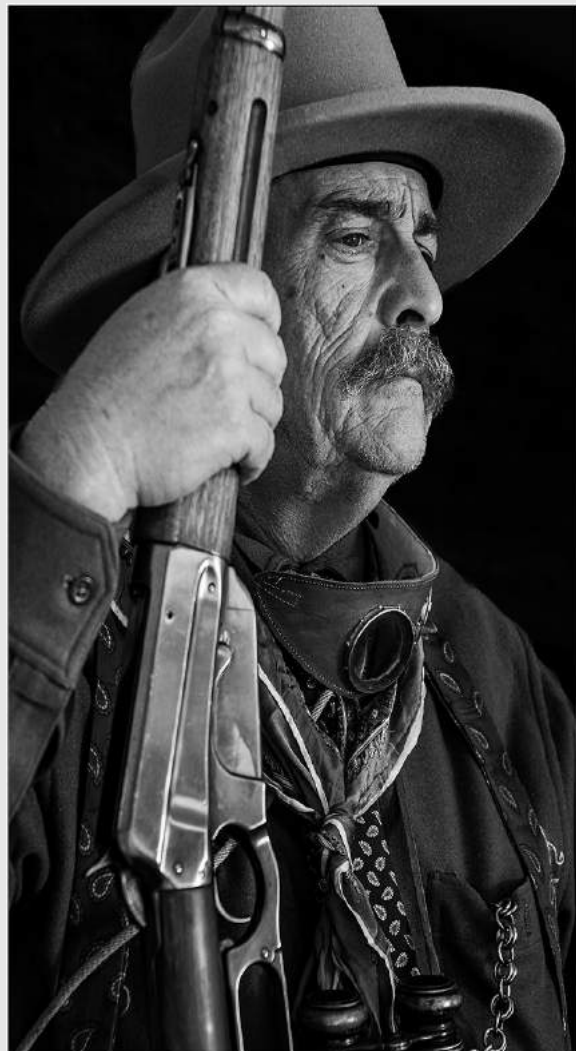

2022 S4C INTERNATIONAL EXHIBITION OF PHOTOGRAPHY
WHISPERING PALMS JUDGING

“SHERIFF RYAN”

PEGGY BENSON, PPSA (USA)

PID Mono General

Image No: 15