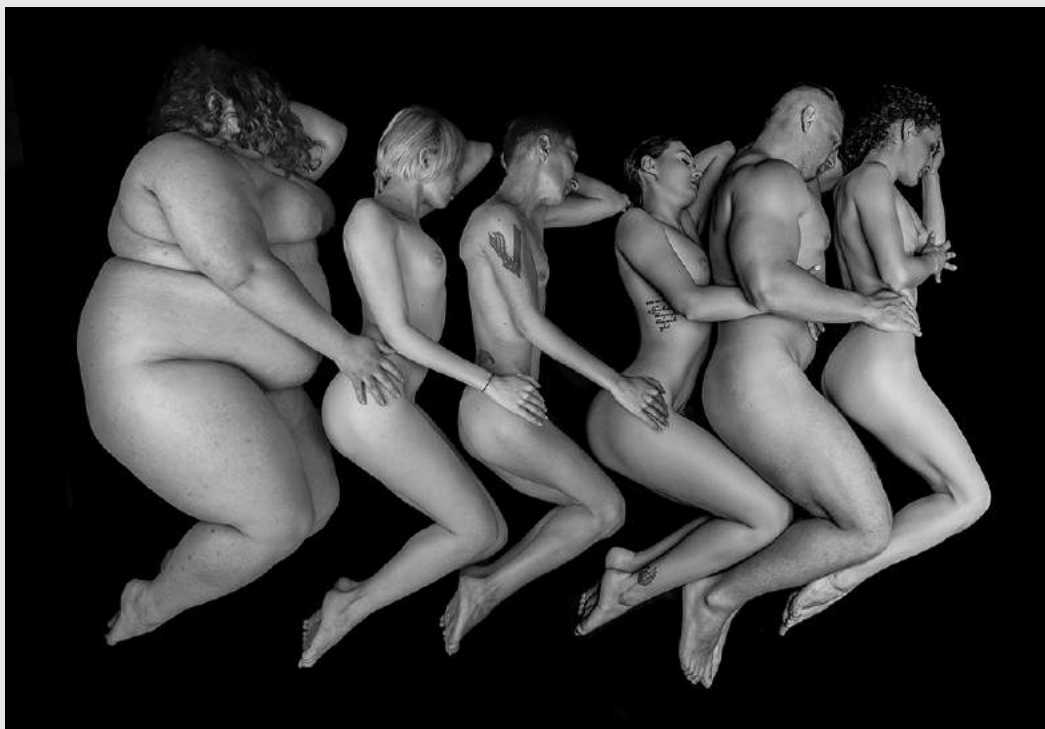

2022 S4C INTERNATIONAL EXHIBITION OF PHOTOGRAPHY
WHISPERING PALMS JUDGING

“SIX PACK”

OVI D. POP, MPSA (ROMANIA)

PID Mono General

Image No: 95