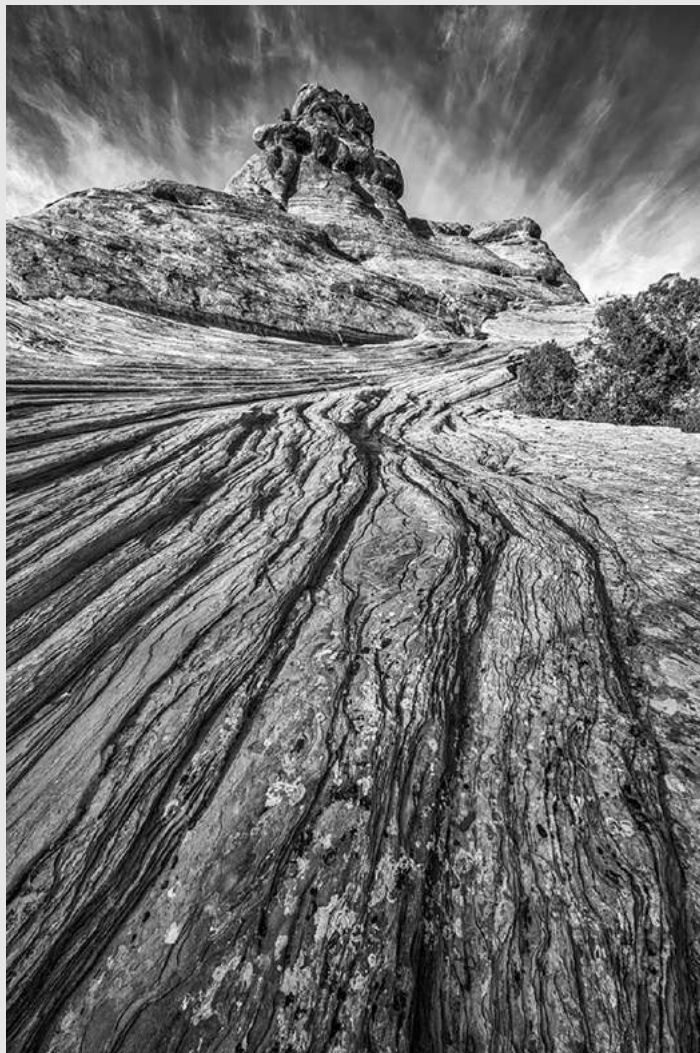

**2022 S4C INTERNATIONAL EXHIBITION OF PHOTOGRAPHY
WHISPERING PALMS JUDGING**

“ZION NP LEADING LINES”

LISA SCHNELZER, PPSA (USA)

PID Mono General

Image No: 109