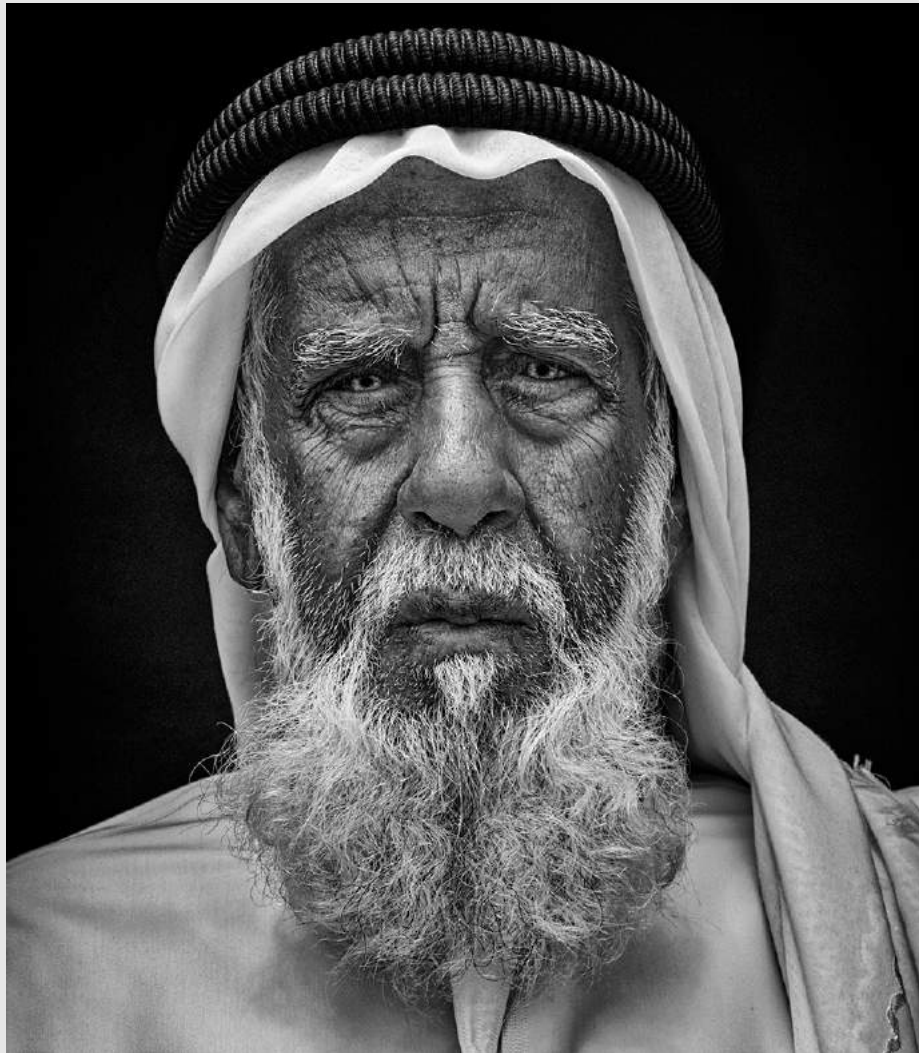

Image No: 10

**2022 S4C INTERNATIONAL EXHIBITION OF PHOTOGRAPHY
WHISPERING PALMS JUDGING**

“SAIF”

ABDULLA AL-MUSHAIFRI (QATAR)

PID Mono General

Image No: 11

2022 S4C INTERNATIONAL EXHIBITION OF PHOTOGRAPHY
WHISPERING PALMS JUDGING