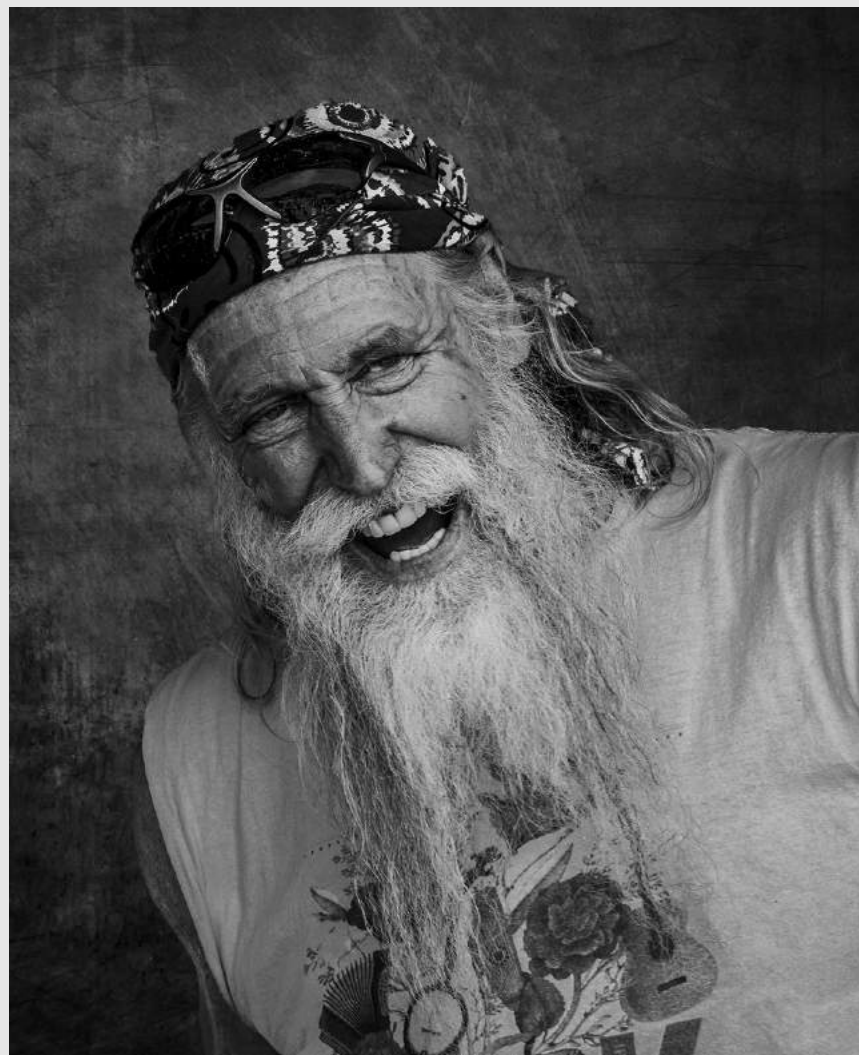

2022 S4C INTERNATIONAL EXHIBITION OF PHOTOGRAPHY
WHISPERING PALMS JUDGING

"BIG SMILE"

STEVEN FRIEDMAN (USA)

PID Mono Human Expression

Image No: 60