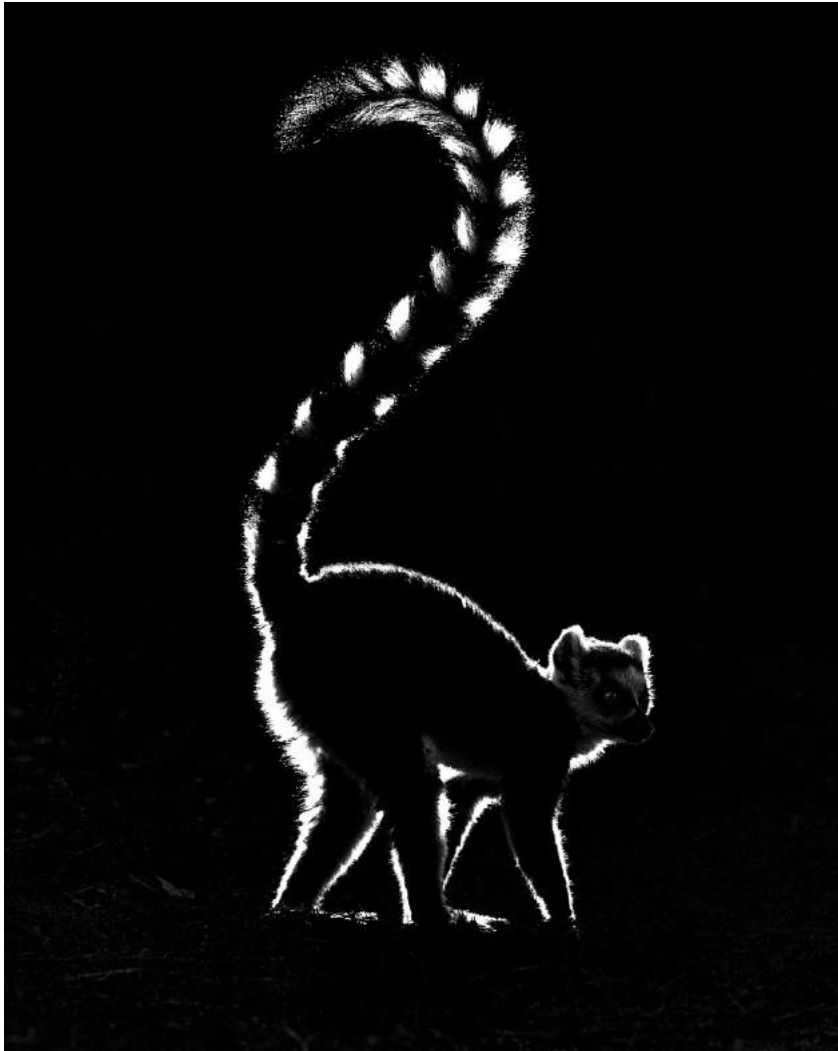

“RING-TAILED LEMUR-EDIT”

DMITRY ARKHIPOV, EPSA (RUSSIAN FEDERATION)

PID Mono General

Image No: 21