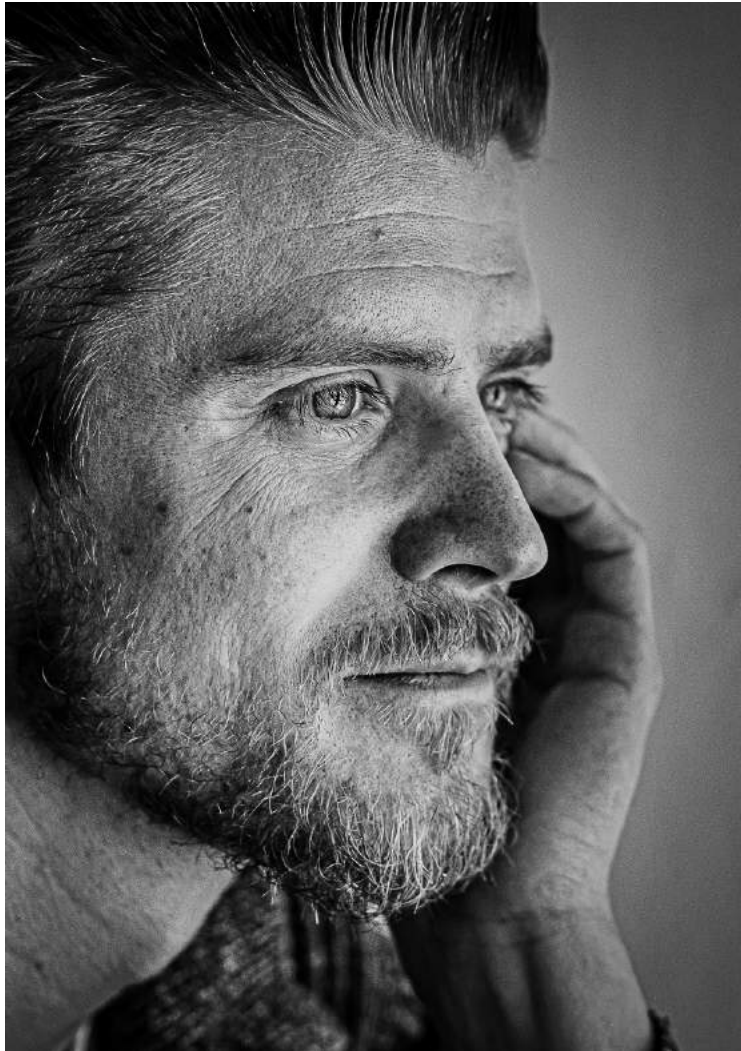

“DREAMER 92B”

PERTTI YLINEN, PPSA (FINLAND)

PID Mono General

Image No: 230

2020 S4C INTERNATIONAL EXHIBITION OF PHOTOGRAPHY
WHISPERING PALMS JUDGING