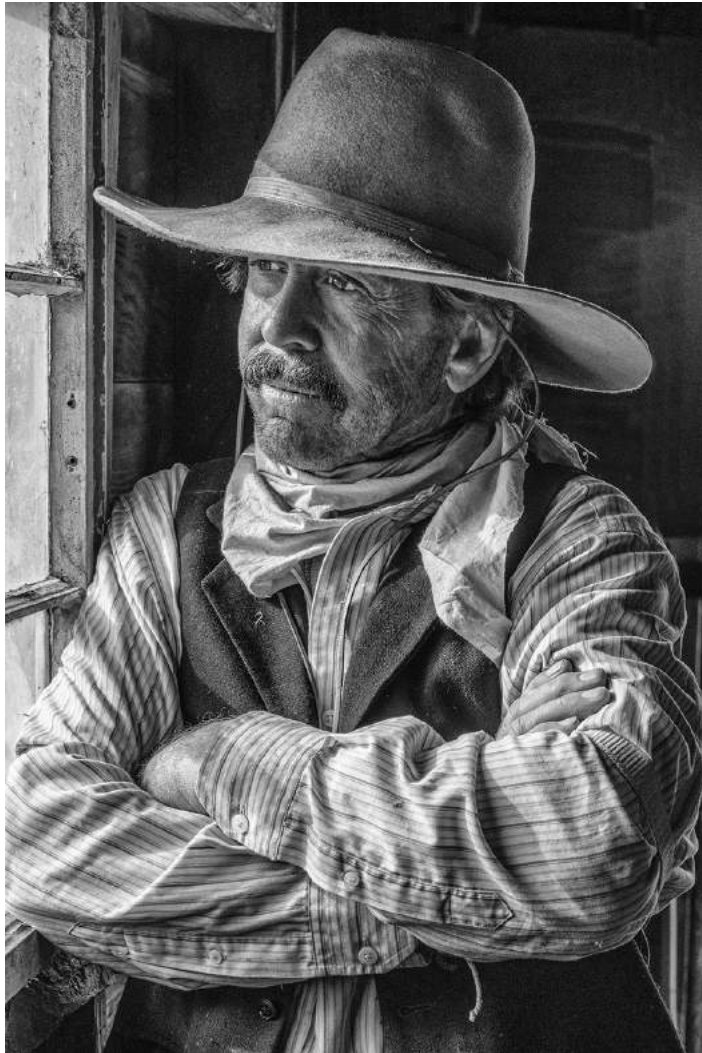

PSA Best of Show Gold

“6 BLACK BIRDS”

J.R. SCHNELZER, FPSA, EPSA (USA)

PID Mono Olden Times

Image No: 166

2020 S4C INTERNATIONAL EXHIBITION OF PHOTOGRAPHY
WHISPERING PALMS JUDGING

HM

“CONTEMPLATING THE RANCH”