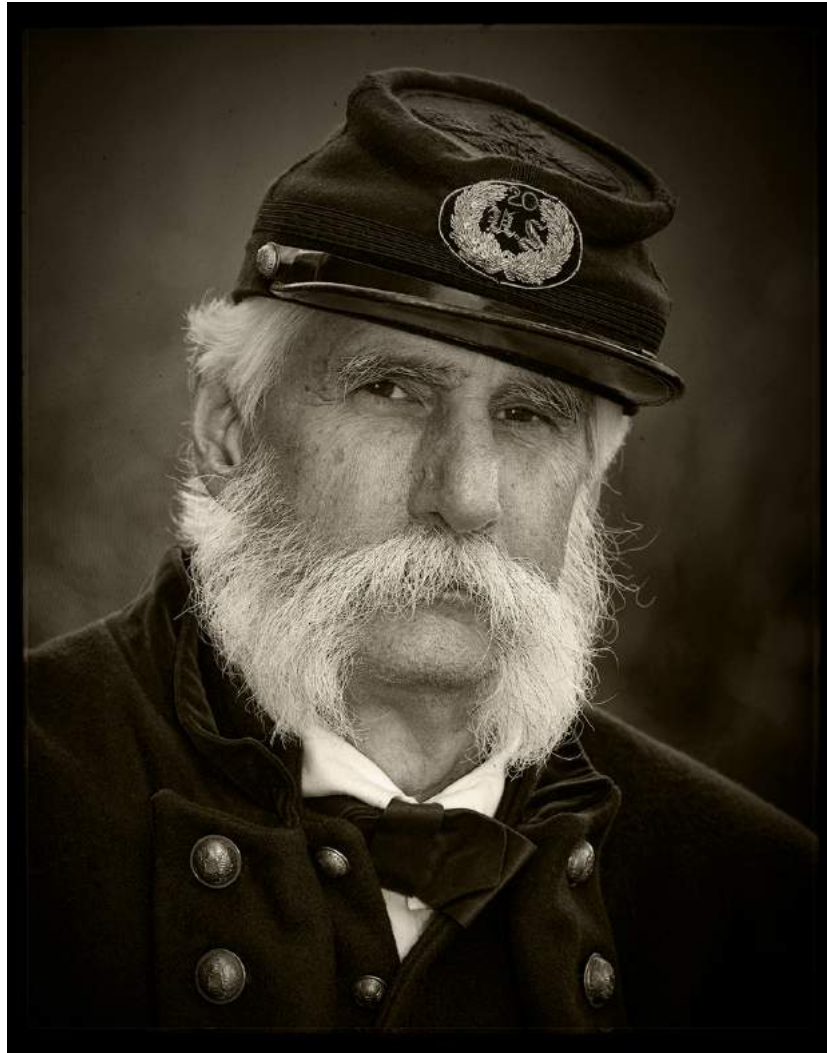

2020 S4C INTERNATIONAL EXHIBITION OF PHOTOGRAPHY
WHISPERING PALMS JUDGING

S4C Silver

“THE COLONEL”

GEORGE HUTCHISON, QPSA (USA)

PID Mono Olden Times

Image No: 121