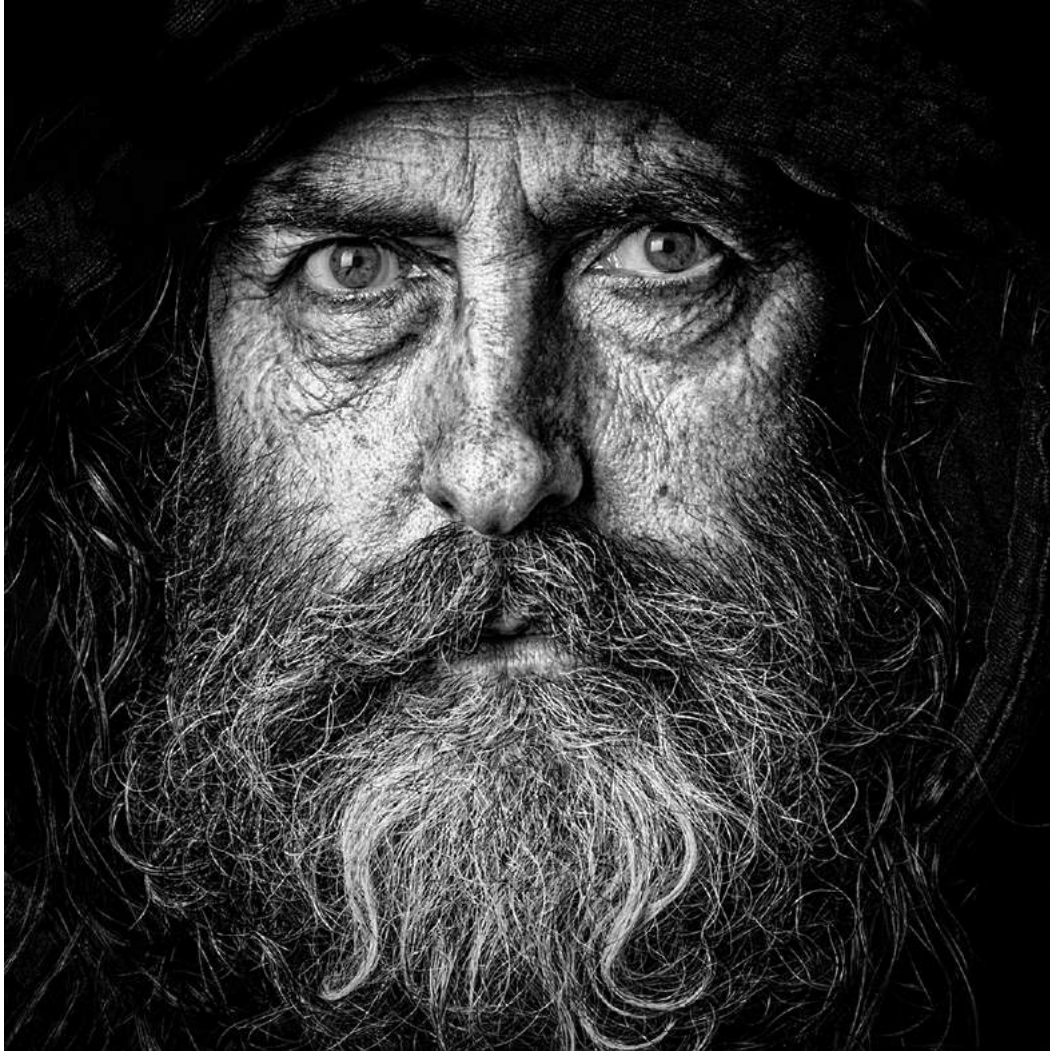

“FIERCE LOOK”

CYRIL BOYD, EPSA (NORTHERN IRELAND)

PID Mono General

Image No: 33