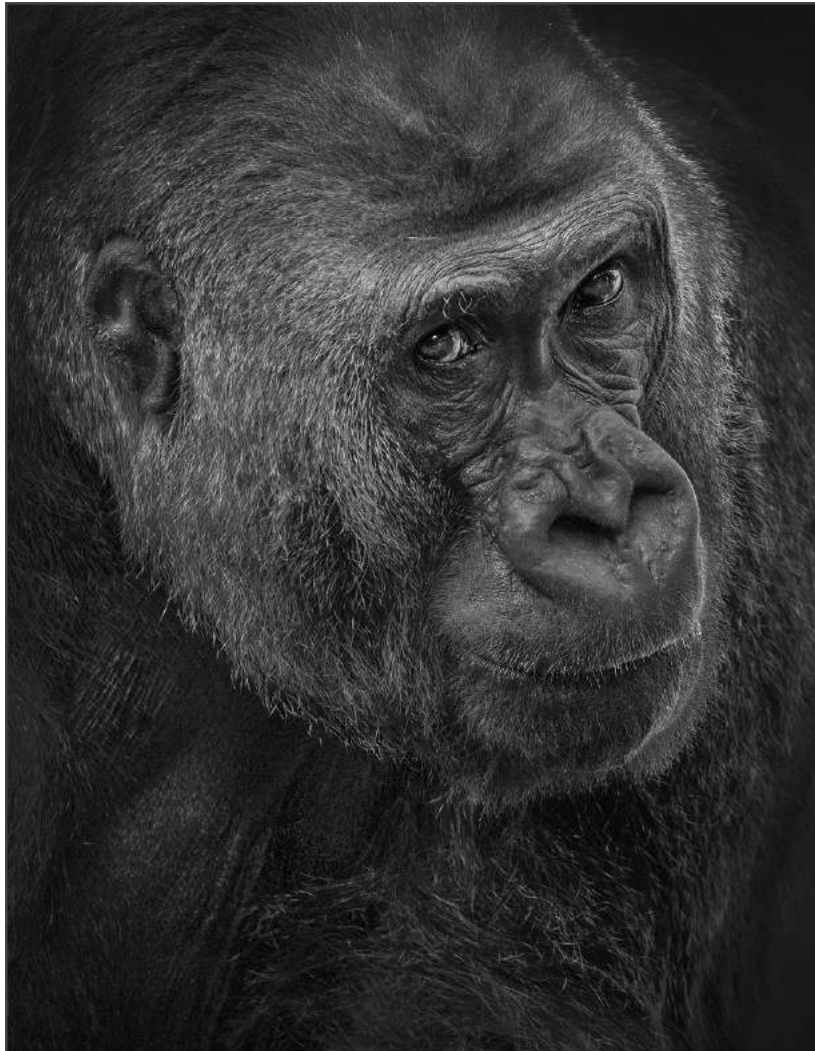

S4C Silver

"HERON 8526"

NAN CARDER, FPSA, GMPA (USA)

PID Mono General

Image No: 47

2020 S4C INTERNATIONAL EXHIBITION OF PHOTOGRAPHY
WHISPERING PALMS JUDGING

HM

“KELLY 9912”