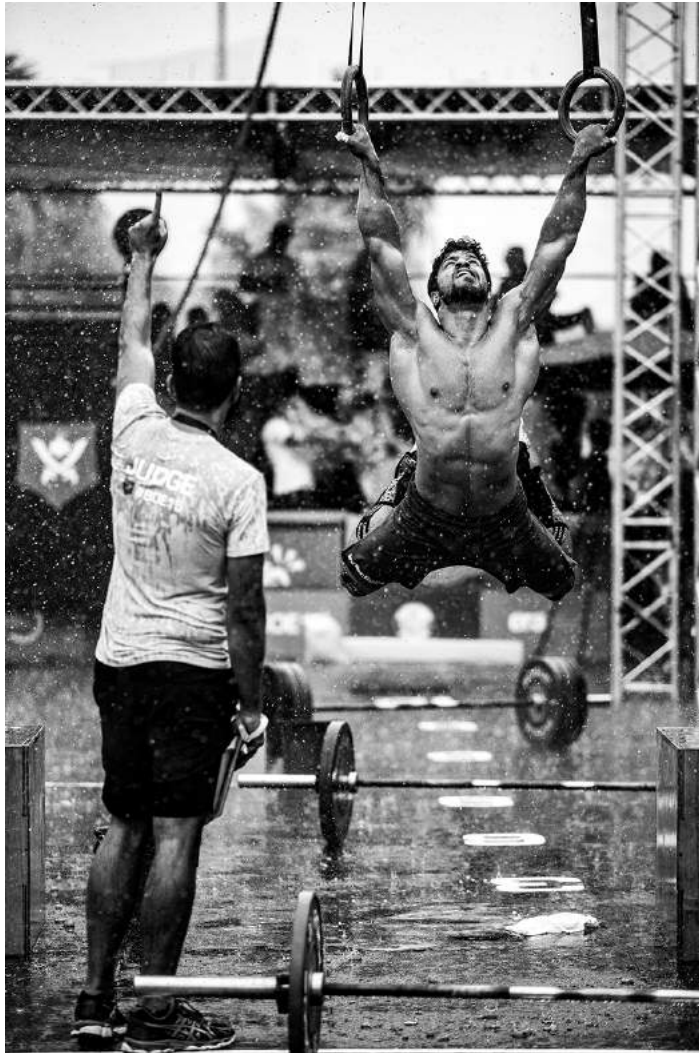

2020 S4C INTERNATIONAL EXHIBITION OF PHOTOGRAPHY
WHISPERING PALMS JUDGING

“RESISTANCE”

FAISAL ALLOUGHANI (KUWAIT)

PID Mono General

Image No: 14