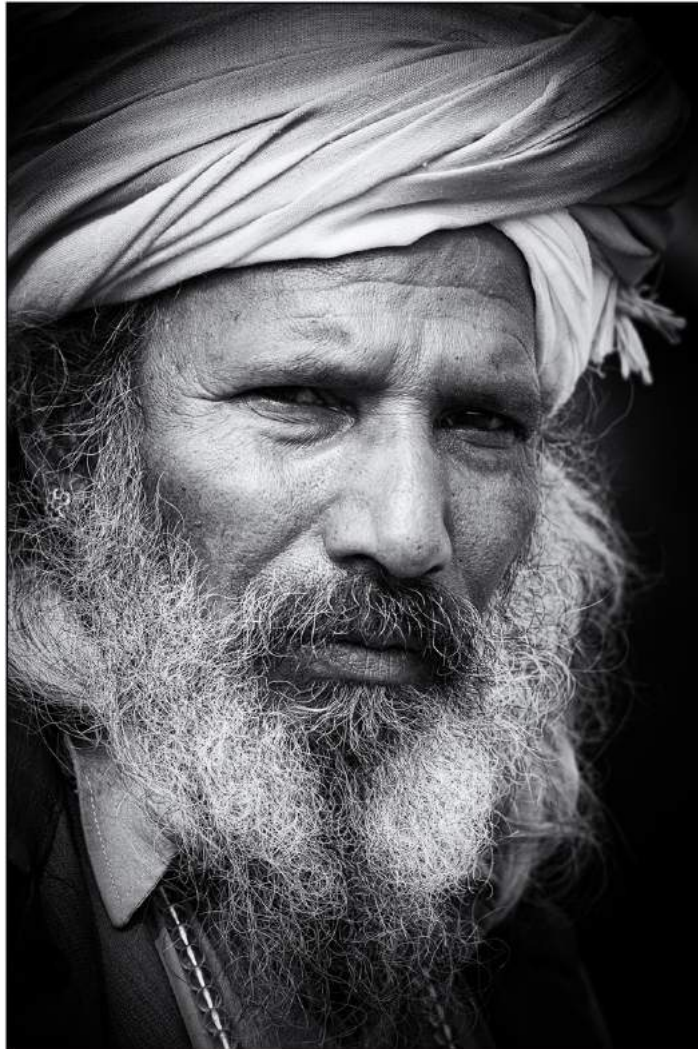

2020 S4C INTERNATIONAL EXHIBITION OF PHOTOGRAPHY
WHISPERING PALMS JUDGING

HM

“PENETRATING GAZE”

LUC MAIRESSE, EPSA, SPSA (BELGIUM)

PID Mono General

Image No: 145