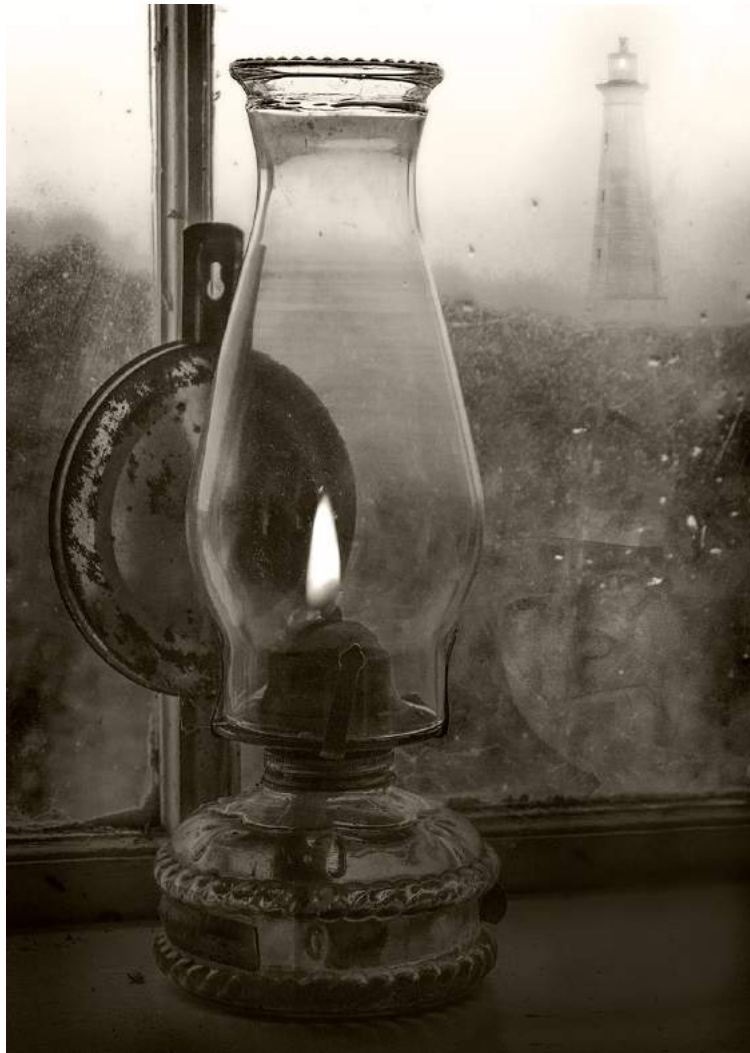

2020 S4C INTERNATIONAL EXHIBITION OF PHOTOGRAPHY
WHISPERING PALMS JUDGING

S4C Bronze

“FOGGY DAY 6038”

VIKI GAUL, APSA, PPSA (CANADA)

PID Mono Olden Times

Image No: 104