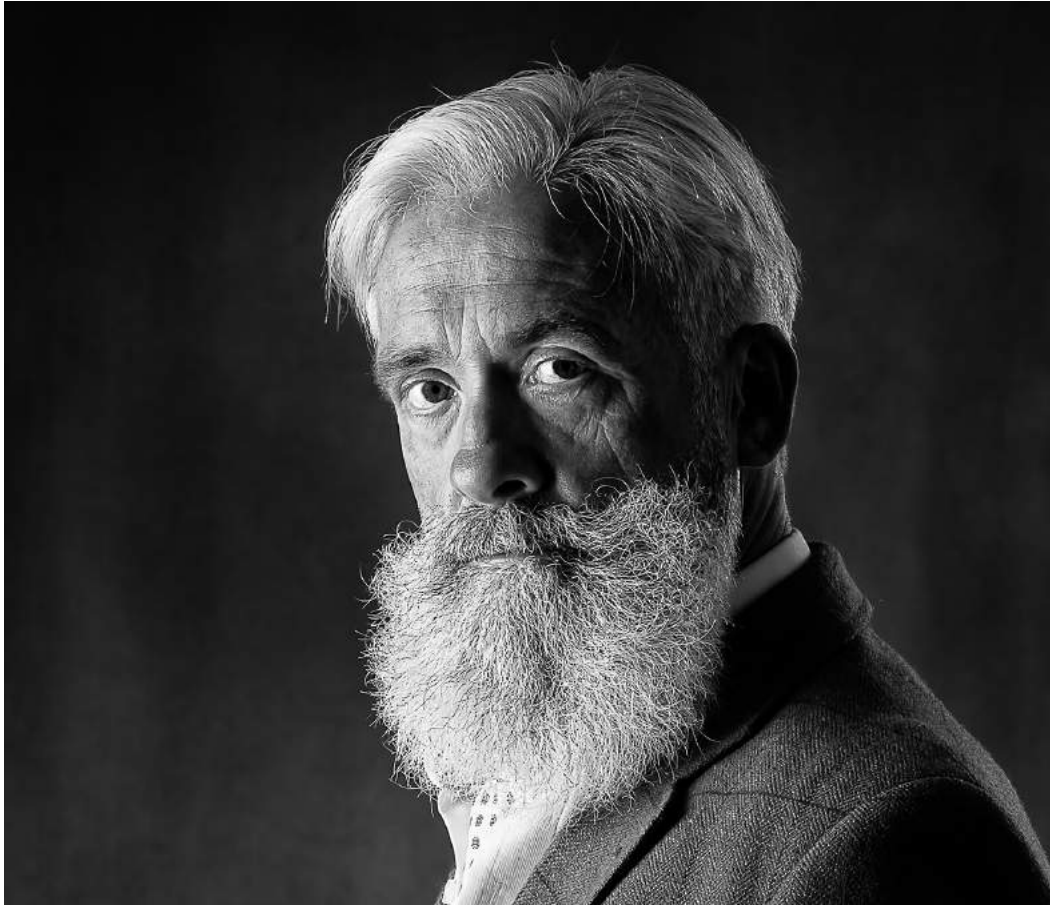

S4C Bronze

“CLOSE FINISH”

JULIE WALKER, EPSA (ENGLAND)

PID Mono General

Image No: 203

2020 S4C INTERNATIONAL EXHIBITION OF PHOTOGRAPHY
WHISPERING PALMS JUDGING

“GARY”

JULIE WALKER, EPSA (ENGLAND)