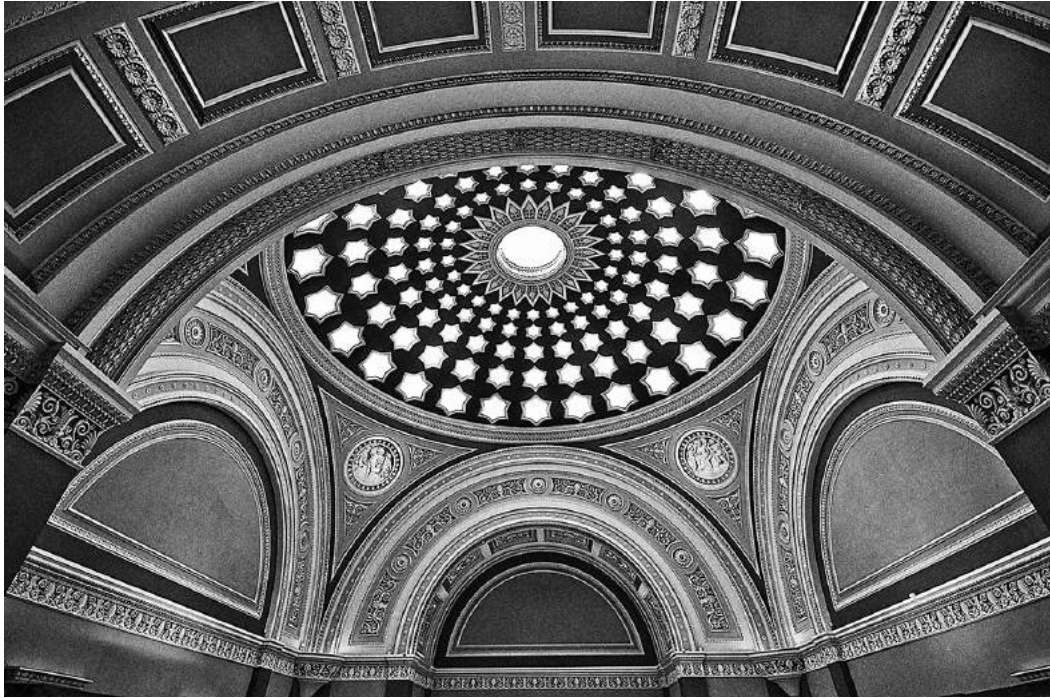

2020 S4C INTERNATIONAL EXHIBITION OF PHOTOGRAPHY
WHISPERING PALMS JUDGING

“LOOKING UPWARDS”

ROY SMITH (SCOTLAND)

PID Mono General

Image No: 178