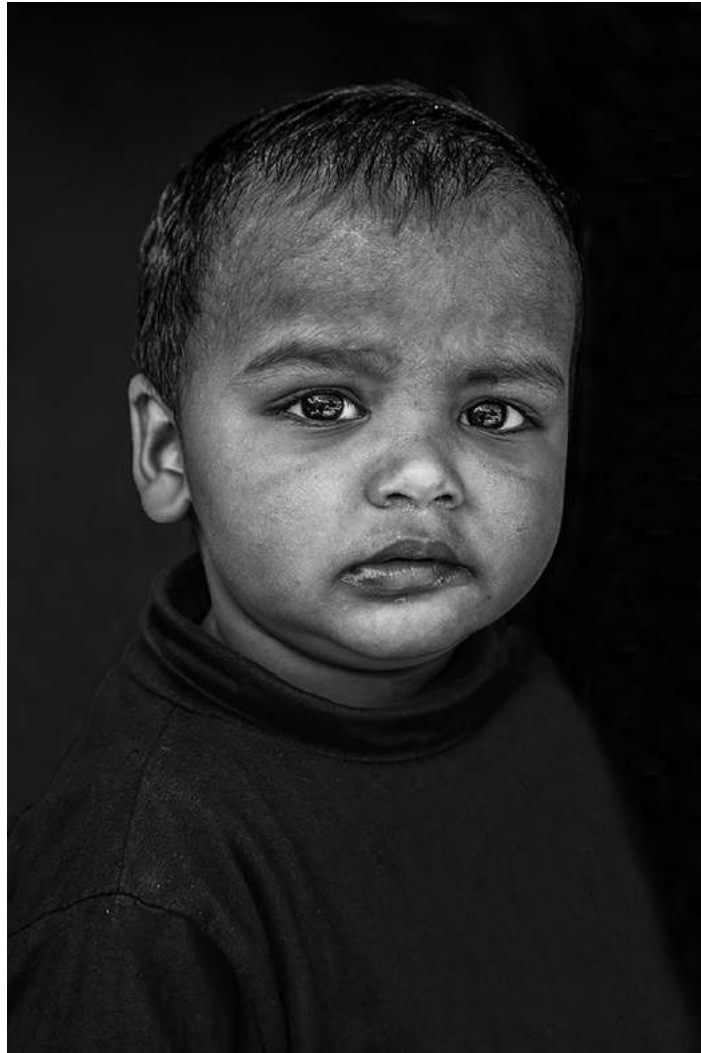

Image No: 64

2020 S4C INTERNATIONAL EXHIBITION OF PHOTOGRAPHY
WHISPERING PALMS JUDGING

"TALL SHIP SOME SMOKE"

SANDRA CRANTZ, QPSA (USA)

PID Mono General

Image No: 65

2020 S4C INTERNATIONAL EXHIBITION OF PHOTOGRAPHY
WHISPERING PALMS JUDGING