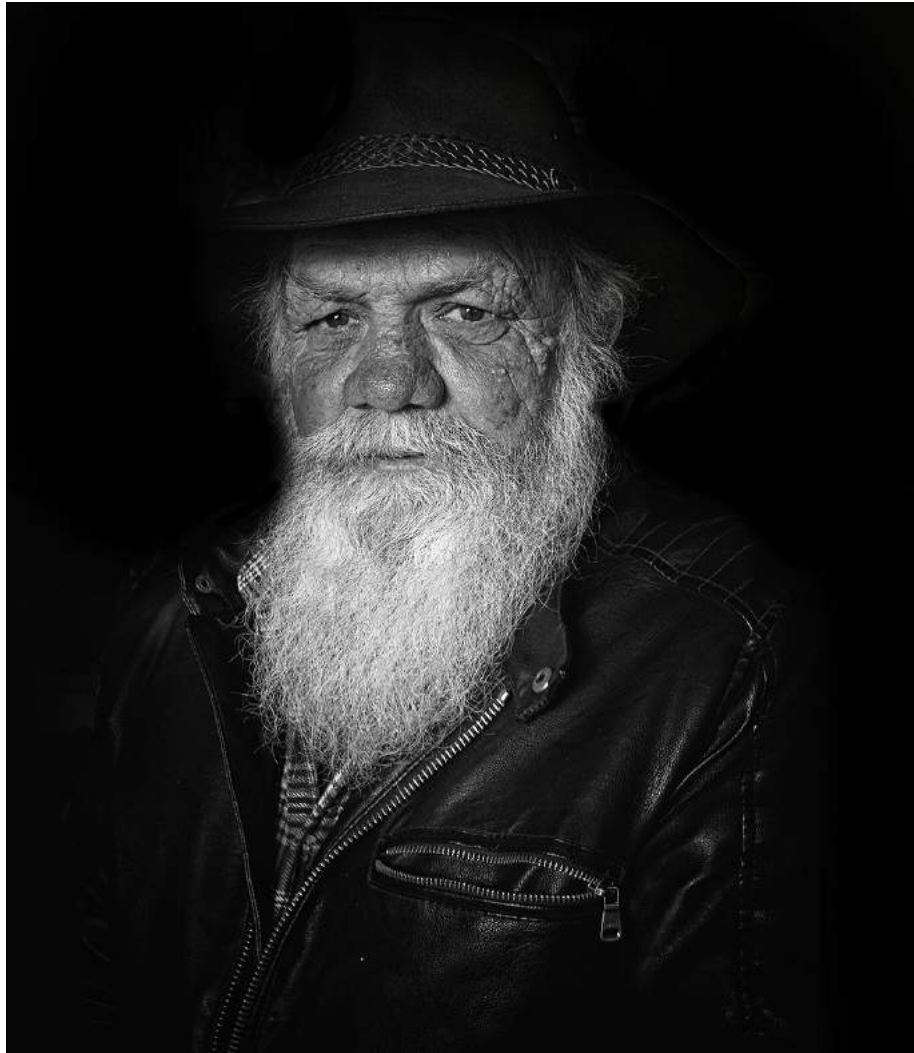

2020 S4C INTERNATIONAL EXHIBITION OF PHOTOGRAPHY
WHISPERING PALMS JUDGING

“PETE”

DIANNE ENGLISH, PPSA (AUSTRALIA)

PID Mono General

Image No: 86