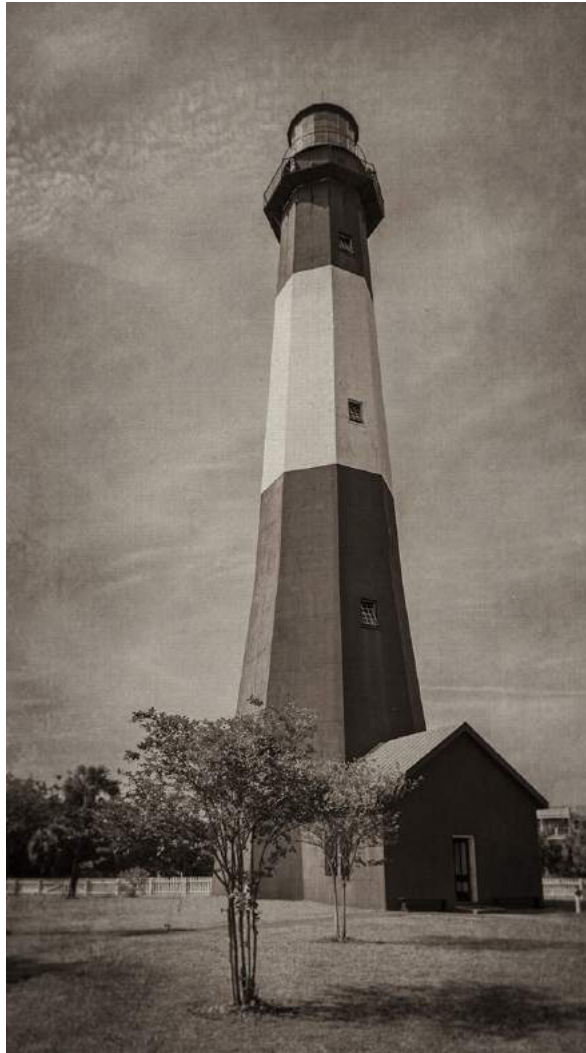

2020 S4C INTERNATIONAL EXHIBITION OF PHOTOGRAPHY
WHISPERING PALMS JUDGING

“TYBEE ISLAND LIGHT STATION, GEORGIA”

MIRIAM LOPEZ (USA)

PID Mono Olden Times

Image No: 142