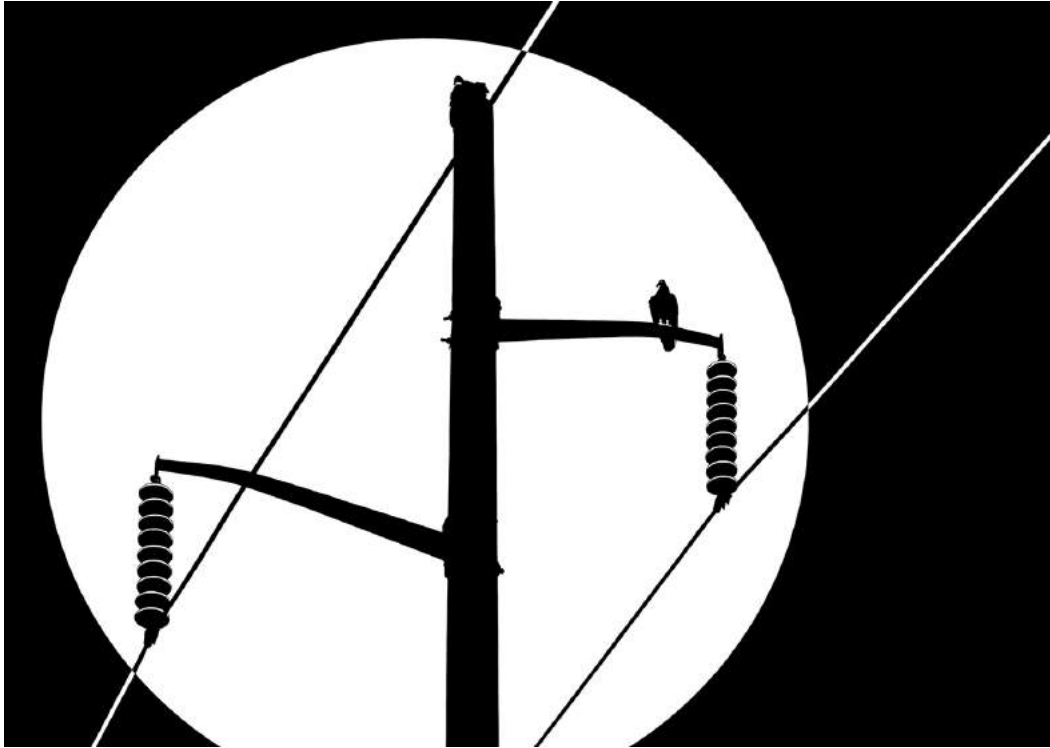

PID Mono General

Image No: 198

2020 S4C INTERNATIONAL EXHIBITION OF PHOTOGRAPHY
WHISPERING PALMS JUDGING

“SPIRAL”

PAL UDAYAN SANKAR, PPSA (INDIA)

PID Mono General

Image No: 199

2020 S4C INTERNATIONAL EXHIBITION OF PHOTOGRAPHY
WHISPERING PALMS JUDGING