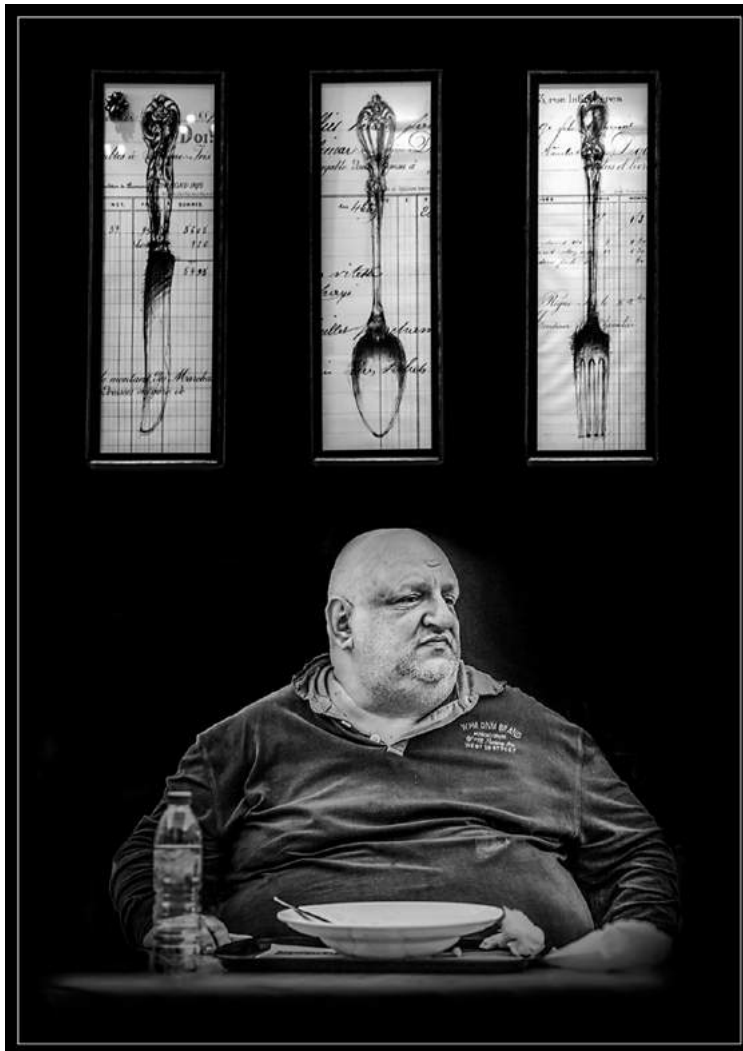

2020 S4C INTERNATIONAL EXHIBITION OF PHOTOGRAPHY
WHISPERING PALMS JUDGING

Judge's Choice

"SPECIAL DIET"

LEONID GOLDIN (ISRAEL)

PID Mono General

Image No: 107