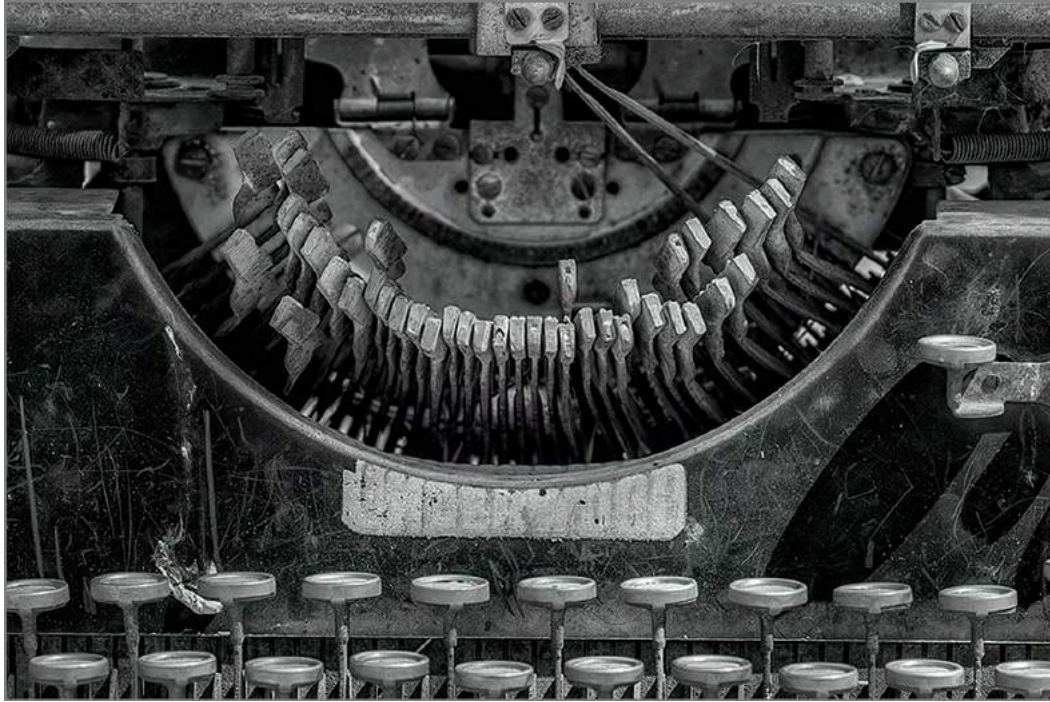

PID Mono General

Image No: 183

“OERM-32B ATSG BOXCAR SIDING”

PAUL SPEAKER, PPSA (USA)

PID Mono Olden Times

Image No: 184

2020 S4C INTERNATIONAL EXHIBITION OF PHOTOGRAPHY
WHISPERING PALMS JUDGING

HM