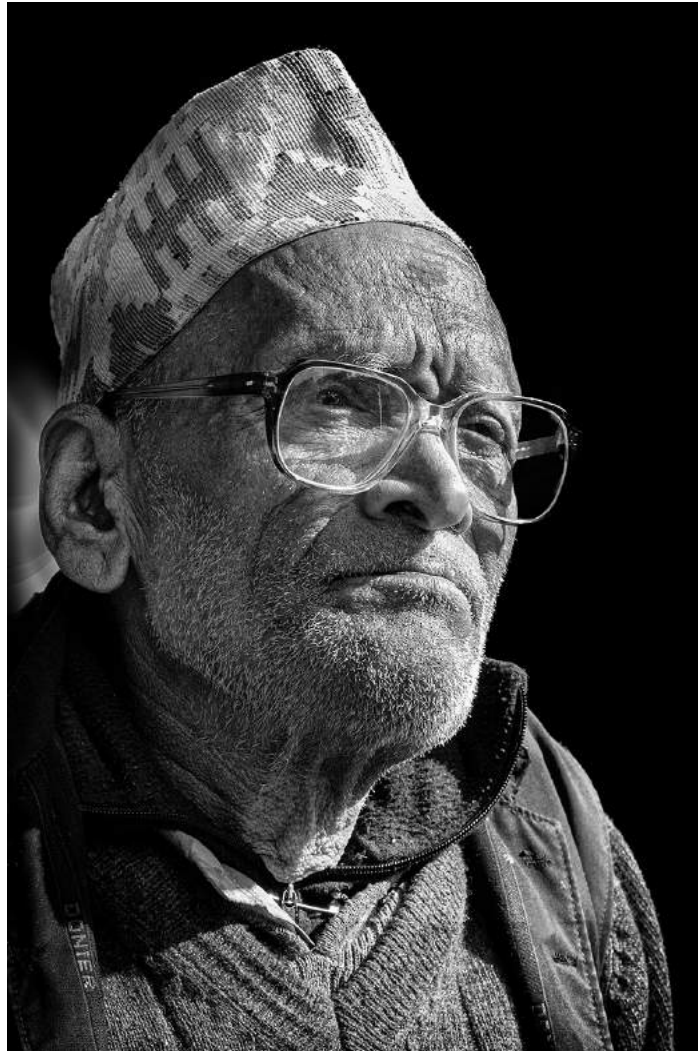

2020 S4C INTERNATIONAL EXHIBITION OF PHOTOGRAPHY
WHISPERING PALMS JUDGING

“AN ELDERLY OF NEPAL”

JAMES WAT (USA)

PID Mono General

Image No: 207