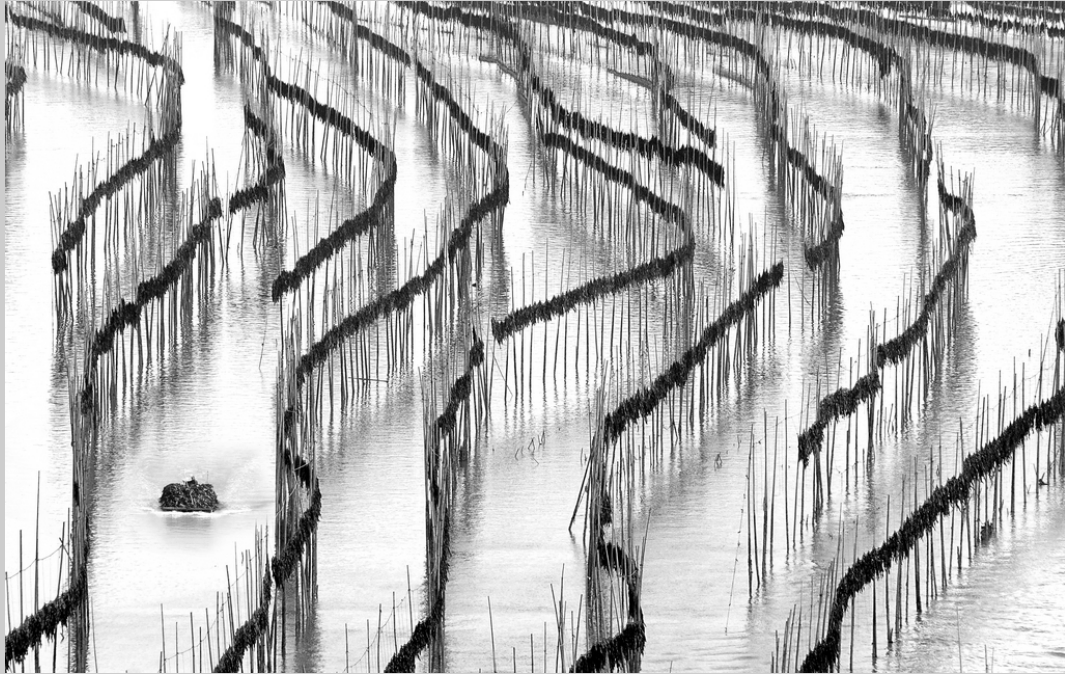

“KELP FIELDS”
© SHU-KEI, KEVIN FUNG, MPSA
2013 S4C International Exhibition of Photography
Small Print Mono Theme (Pattern/Texture)
S4C Bronze

Small Print Mono Page 41

<http://www.pcms-photo.org/exhibitions>