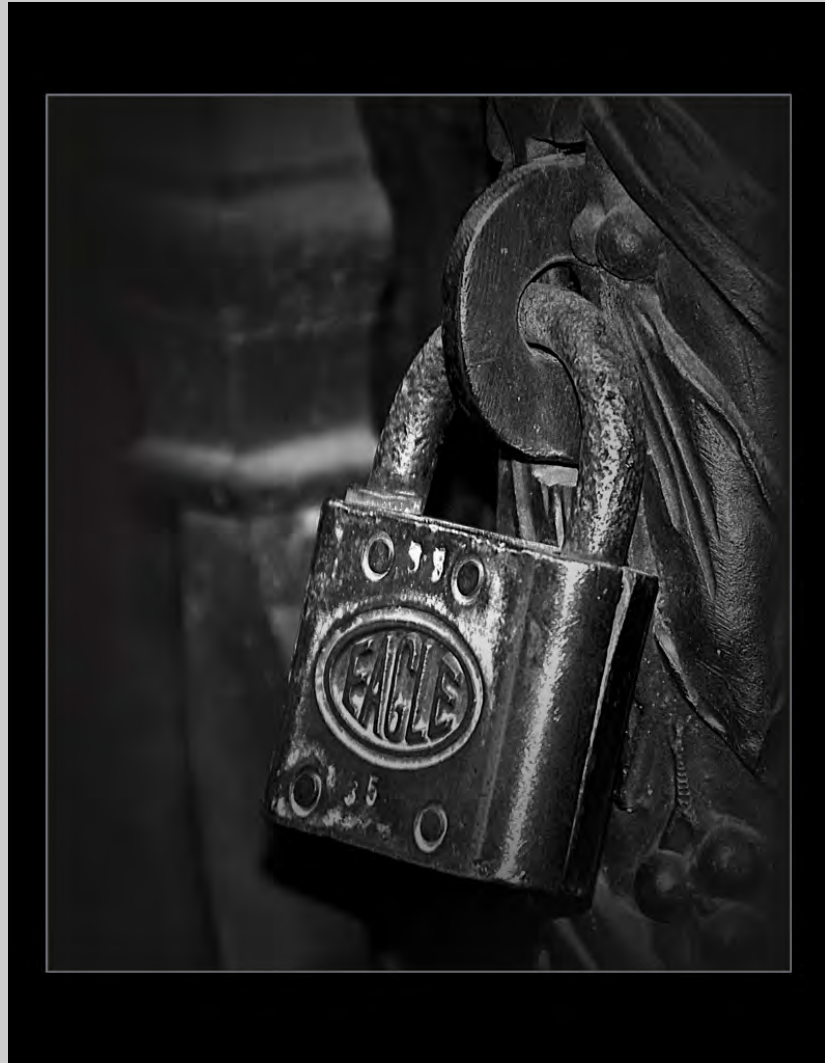

<http://www.pcms-photo.org/exhibitions>

**“LOCK”**  
**© DOROTHY BELLER, EPSA**  
**2013 S4C International Exhibition of Photography**  
**Small Print Mono General**  
**HM**

Small Print Mono Page 13

<http://www.pcms-photo.org/exhibitions>