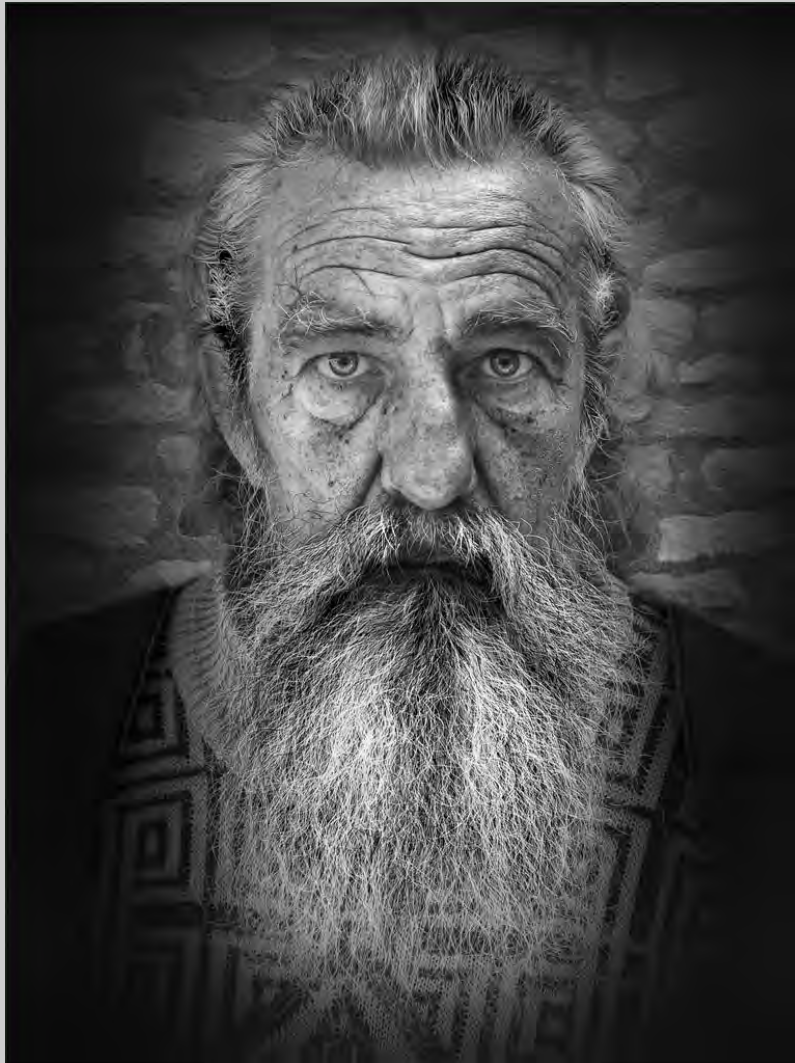

**“CRISTINA-83”**  
**© SALVADOR ATANCE, PPSA**  
**2013 S4C International Exhibition of Photography**  
**Small Print Mono General**

Small Print Mono Page 6

<http://www.pcms-photo.org/exhibitions>

**“OLD MAN 76”  
© SALVADOR ATANCE, PPSA  
2013 S4C International Exhibition of Photography  
Small Print Mono General**