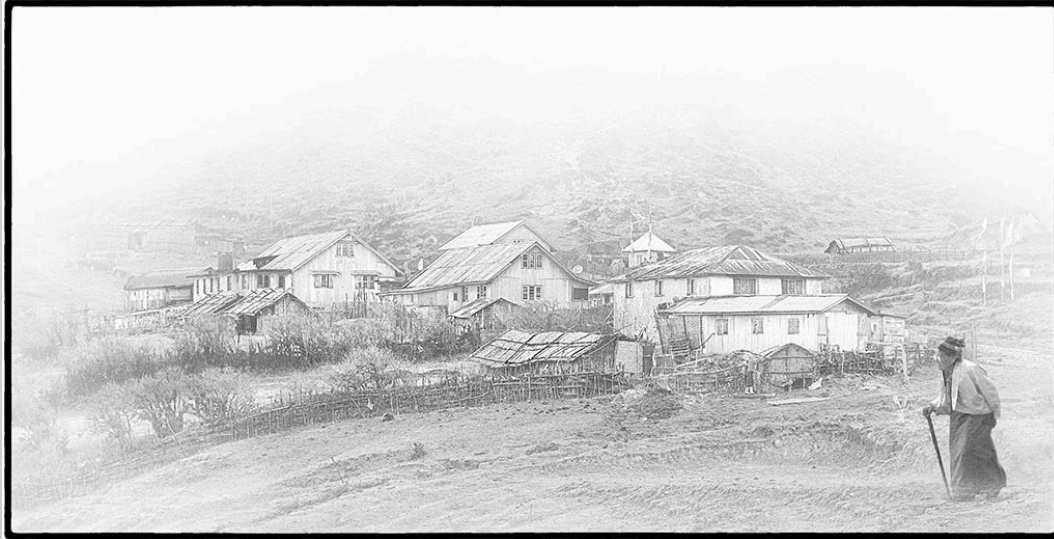

“ISOLATED HAMLET”
© MAUREEN TOFT, MPSA
2013 S4C International Exhibition of Photography
Small Print Mono General
PSA Gold (Best of Show)

Small Print Mono Page 108

<http://www.pcms-photo.org/exhibitions>