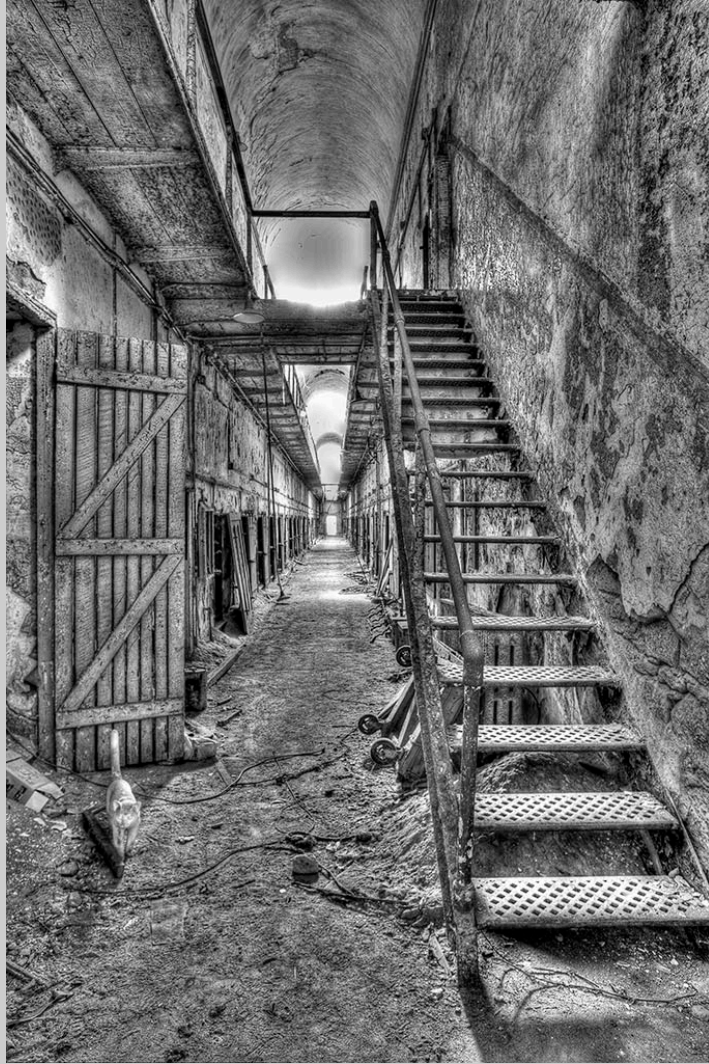

**“WARREN FARM”**  
**© JIM TARBOX**  
**2013 S4C International Exhibition of Photography**  
**Small Print Mono General**

Small Print Mono Page 99

<http://www.pcms-photo.org/exhibitions>

**“ABANDON JAIL CELL”**  
**© MINH TAN THAI**  
**2013 S4C International Exhibition of Photography**  
**Small Print Mono Theme (Pattern/Texture)**  
**S4C Silver**