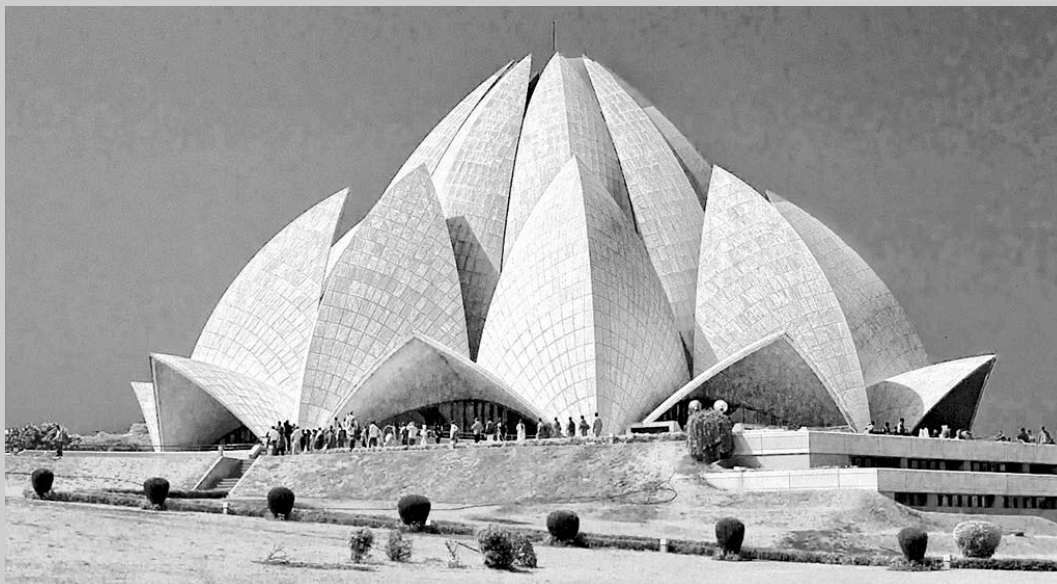

<http://www.pcms-photo.org/exhibitions>

**“BAHAI TEMPLE”**  
**© MAUREEN TOFT, MPSA**  
**2013 S4C International Exhibition of Photography**  
**Small Print Mono Theme (Pattern/Texture)**

Small Print Mono Page 107