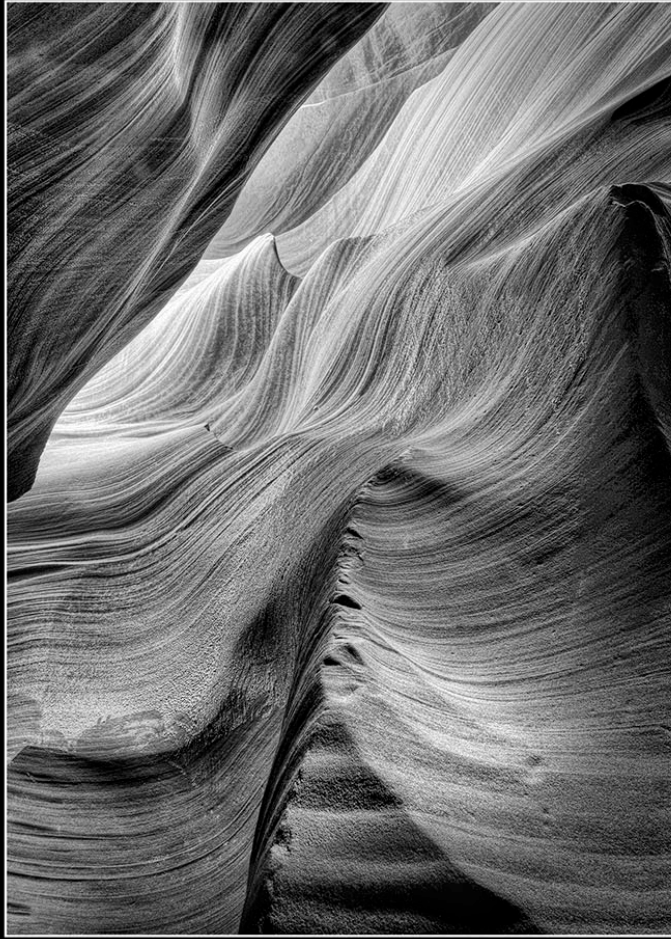

“ANTELOPE TEXTURES”
© GARY POTTS, EPSA
2013 S4C International Exhibition of Photography
Small Print Mono Theme (Pattern/Texture)

Small Print Mono Page 87

<http://www.pcms-photo.org/exhibitions>