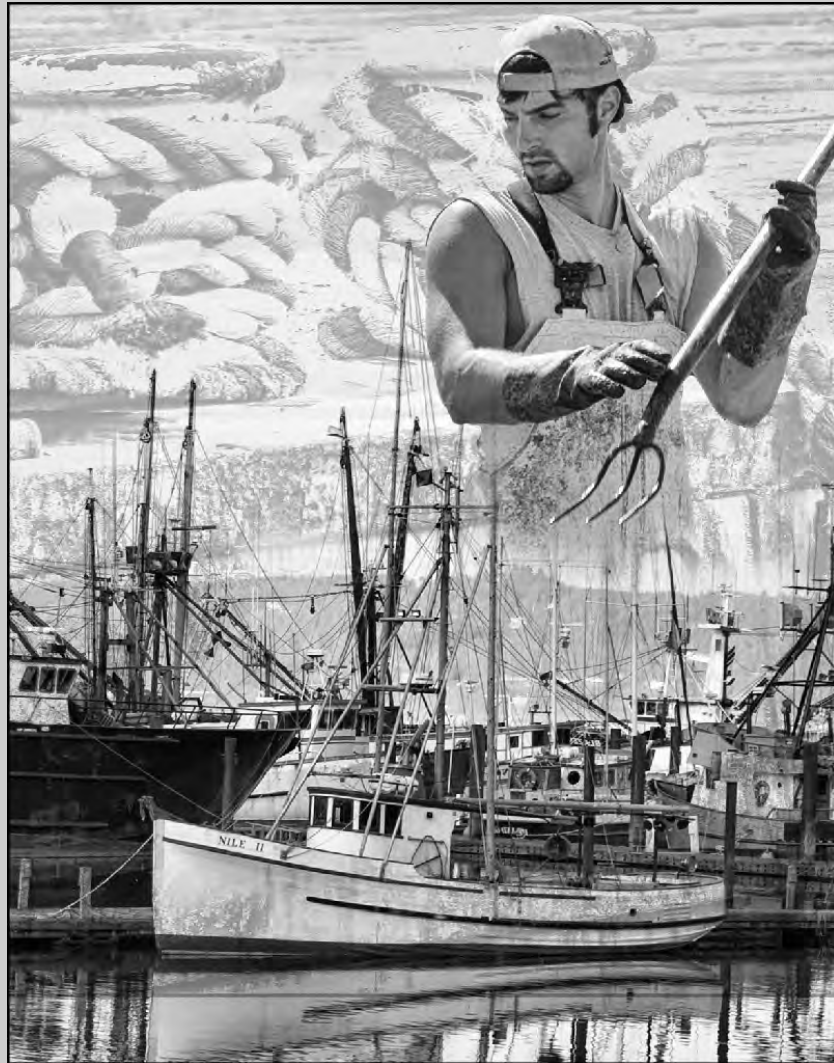

“HARBOR MONTAGE”
© CAROL MCCREARY, APSA, EPSA
2013 S4C International Exhibition of Photography
Small Print Mono General

Small Print Mono Page 75

<http://www.pcms-photo.org/exhibitions>