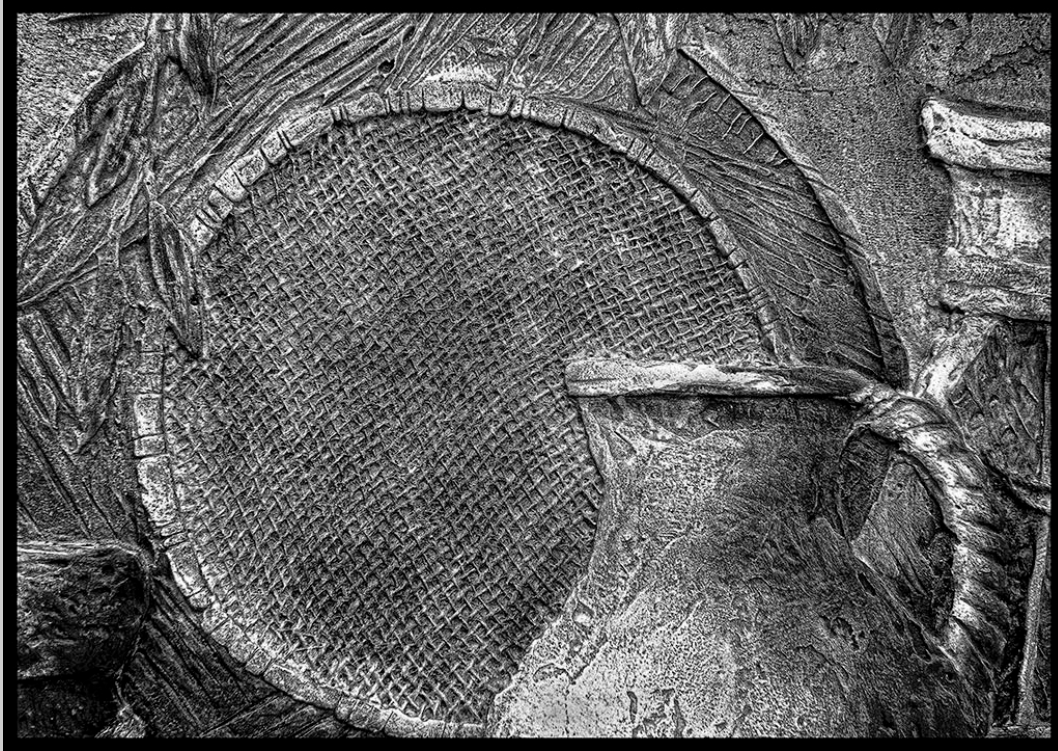

“TEXTURED POTS”
© JAN LEE, APSA, EPSA
2013 S4C International Exhibition of Photography
Small Print Mono Theme (Pattern/Texture)

Small Print Mono Page 71

<http://www.pcms-photo.org/exhibitions>