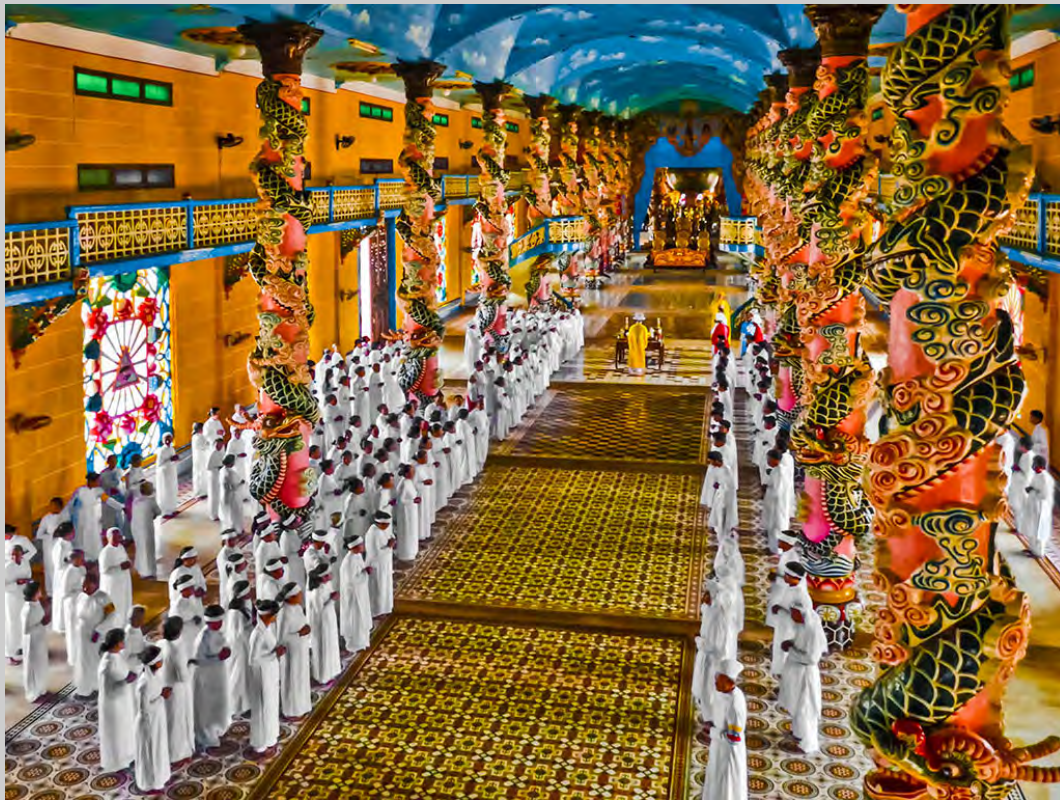

“CEREMONY IN CAODAI TEMPLE”
© VINH MAI
2013 S4C International Exhibition of Photography
Photo Travel General

Photo Travel Page 234

<http://www.pcms-photo.org/exhibitions>