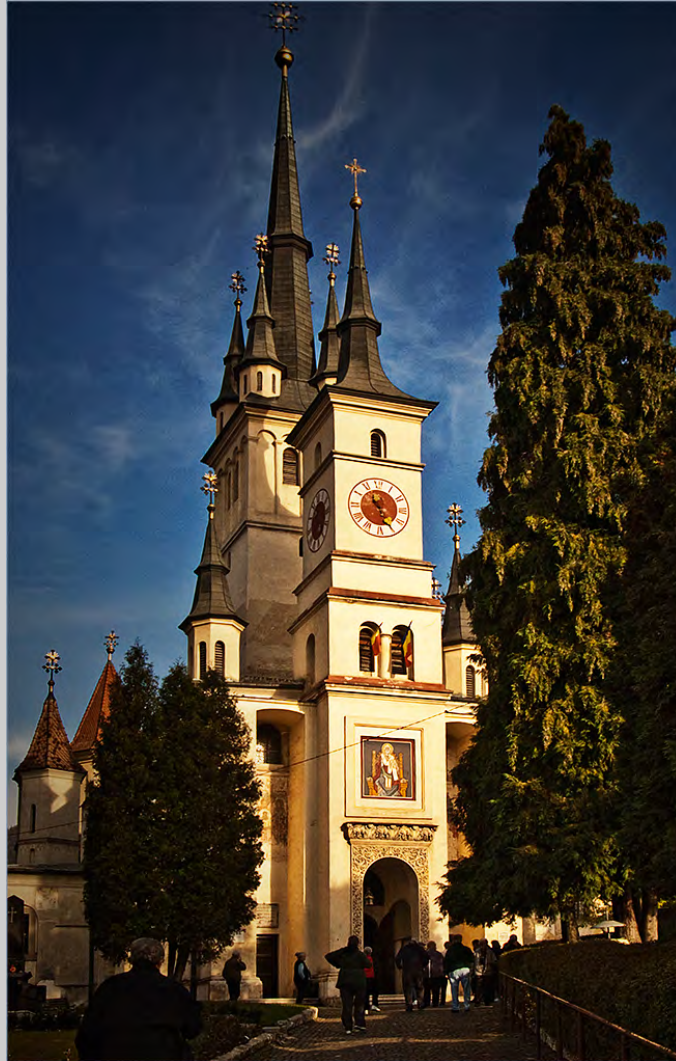

“BUCHAREST CHURCH”
© LARRY BELLER, APSA, EPSA
2013 S4C International Exhibition of Photography
Photo Travel General

Photo Travel Page 17

<http://www.pcms-photo.org/exhibitions>