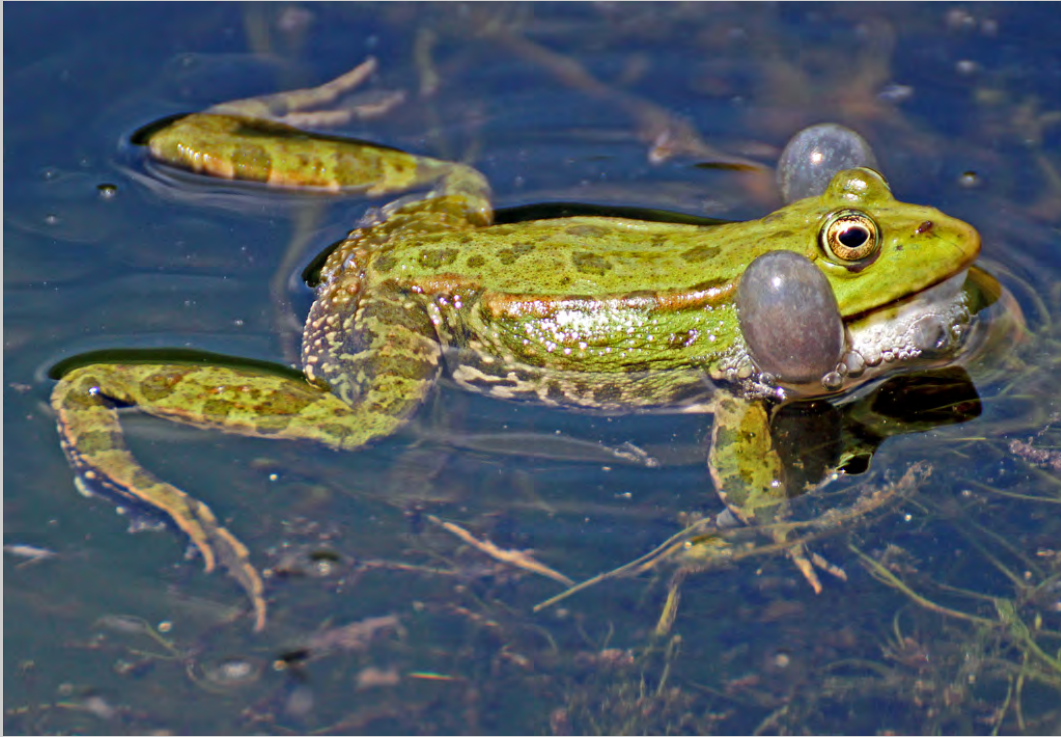

**“CHANT DE GRENOUILLE”
© MARC CHAMBRE, EPSA
2013 S4C International Exhibition of Photography
Nature Wildlife**

Nature Page 54

<http://www.pcms-photo.org/exhibitions>