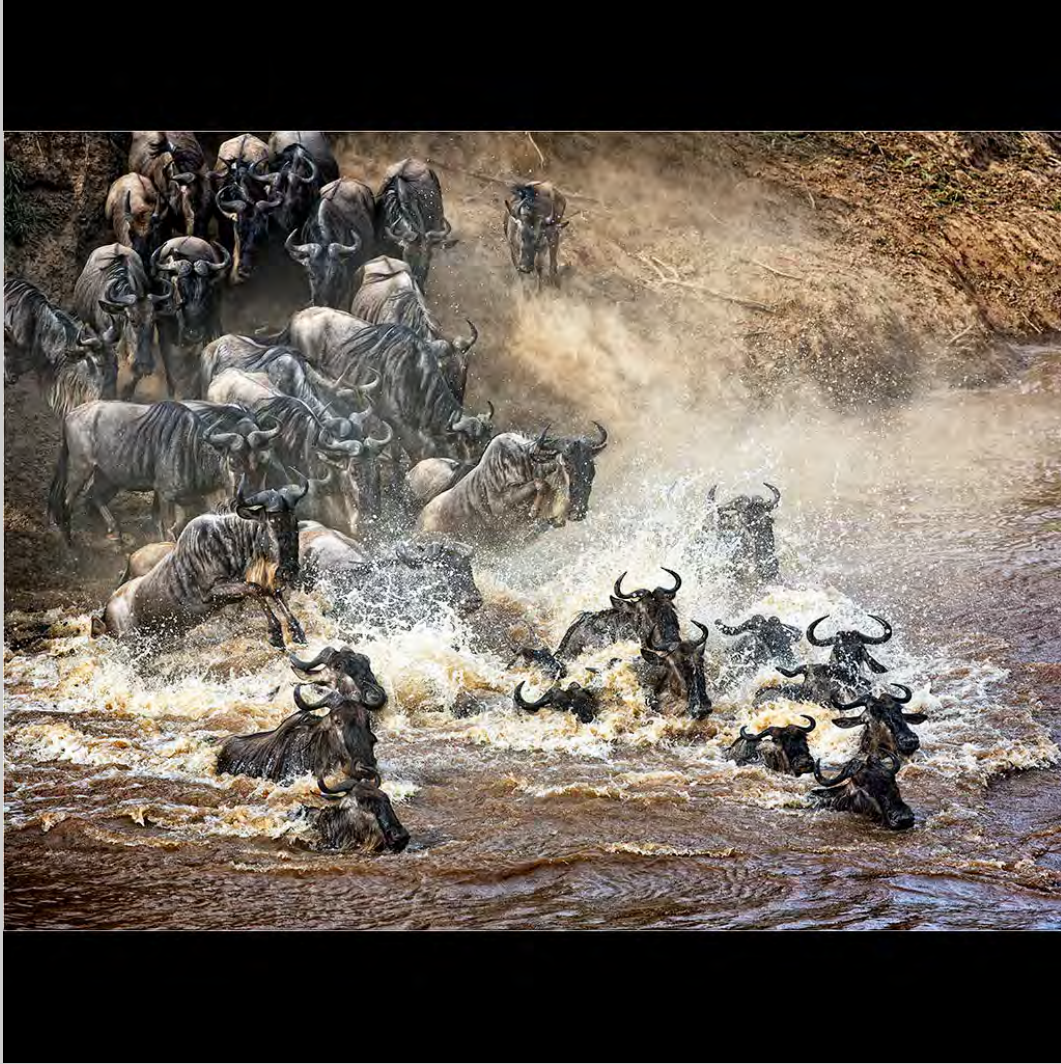

“WILDEBEEST PANICKING AT CROSSING”
© VERONICA RICE
2013 S4C International Exhibition of Photography
Nature Wildlife
HM

Nature Page 469

<http://www.pcms-photo.org/exhibitions>