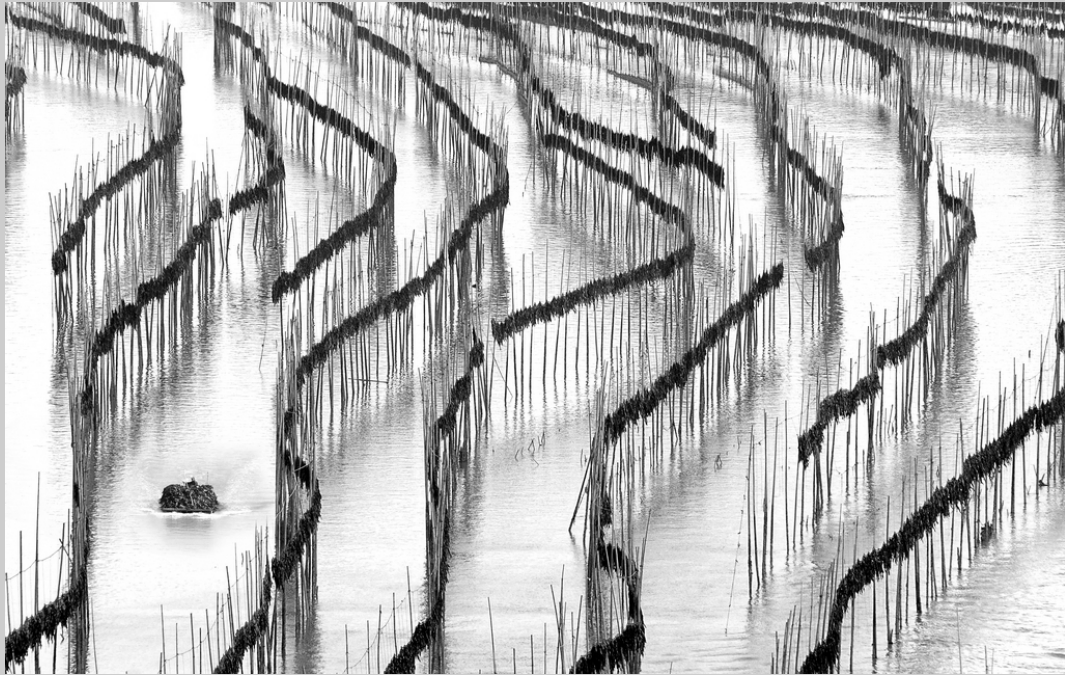

**2013 S4C International Exhibition of Photography
Medals Catalog**

**SMALL PRINT MONO THEME (PATTERN/TEXTURE)
S4C BRONZE**

**“KELP FIELDS”
© SHU-KEI, KEVIN FUNG, MPSA**